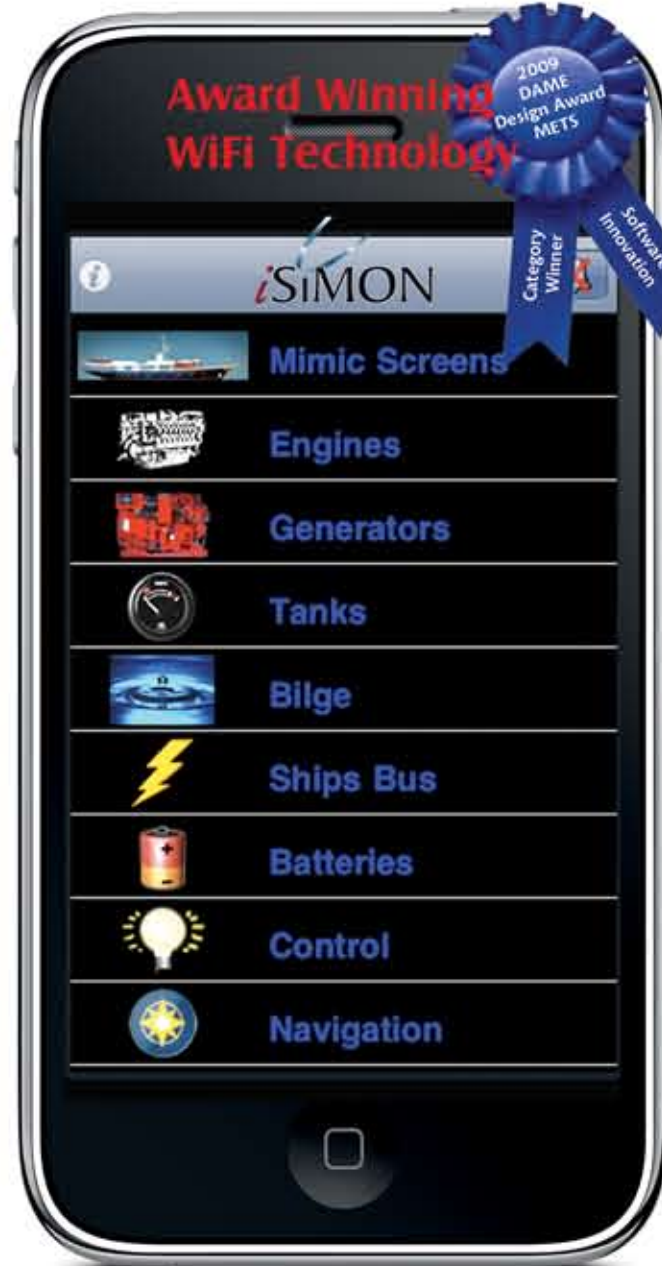

Palladium
TECHNOLOGIES, INC.
Ahead of the Curve!

With SIMON monitoring, control and alarm system as the core, customizable screens are created by the user utilizing a combination of Palladium's unique, award winning software and Apple's elegant hardware.

Visual Alarms in SIMON appear on the iPhone and/or the iPod Touche providing instant notifications through the WiFi network. An audible bell will also sound in both the iPhone and the 2nd generation iPod Touch, along with a vibration alert on the iPhone.

Control functionality has also been added to SIMON where by pressing a button on the touch screen SIMON will allow the remote control over pumps, lights, doors, etc.

SIMON works wirelessly around the yacht and dock to provide the captatin and crew direct remote viewing of: Engines, Generators, Tanks, Bilge Levels, Batteries, Ships AC Bus, and more.