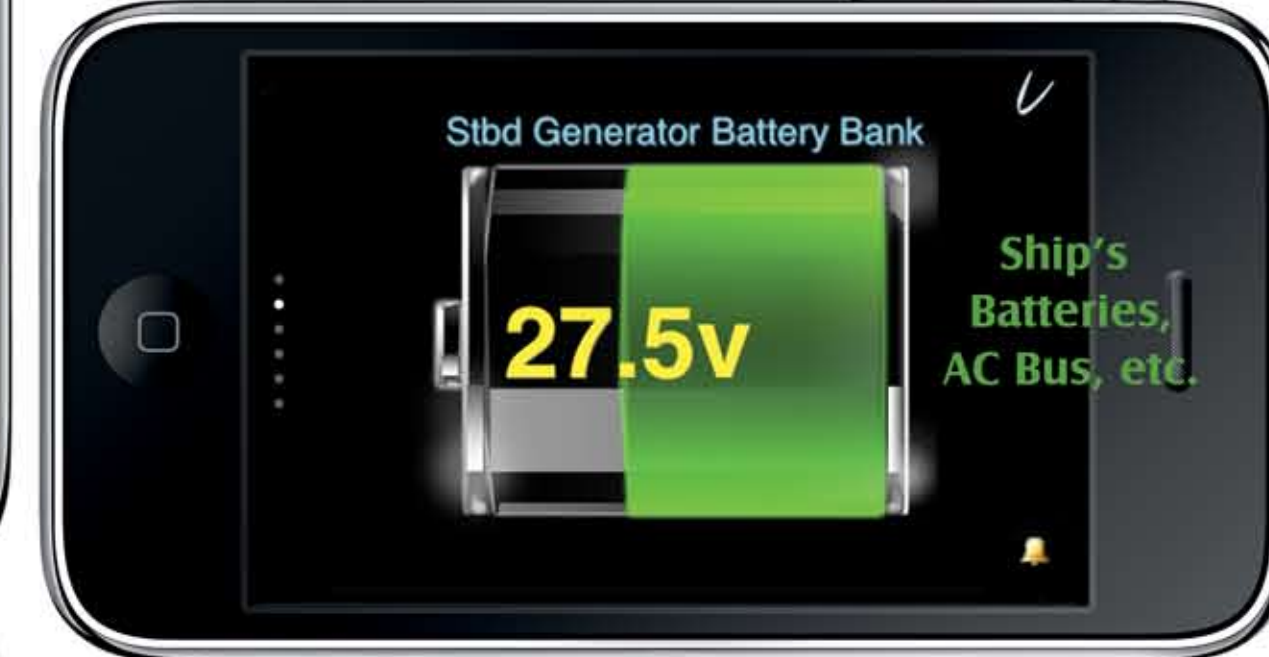

Control functionality has also been added to SIMON where by pressing a button on the touch screen SIMON will allow the remote control over pumps, lights, doors, etc.

SIMON works wirelessly around the yacht and dock to provide the captatin and crew direct remote viewing of: Engines, Generators, Tanks, Bilge Levels, Batteries, Ships AC Bus, and more.